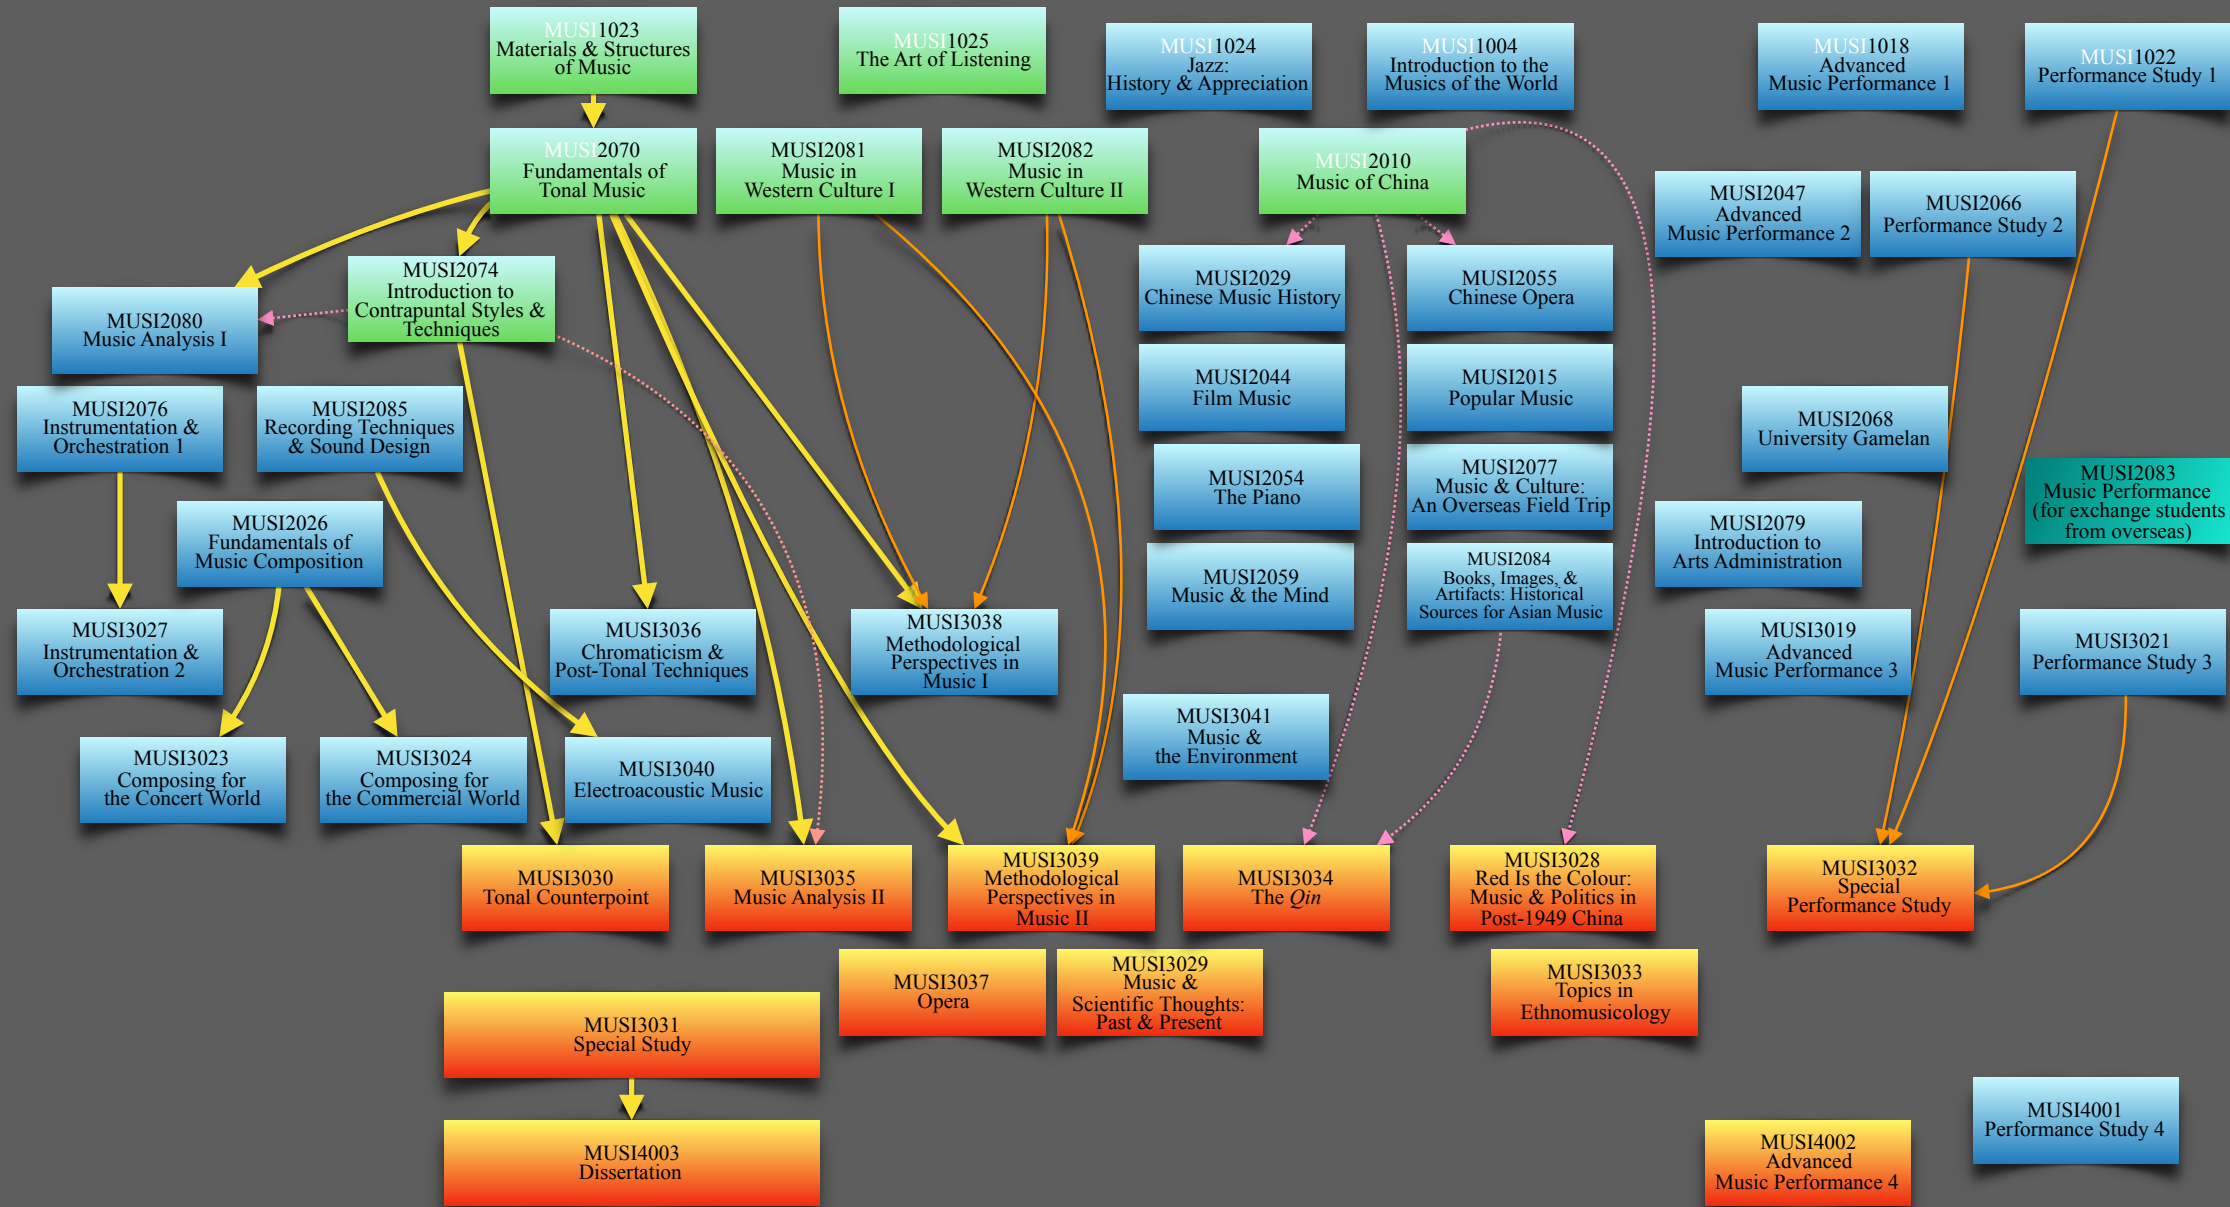

COMPOSITION/ THEORY

MUSICOLOGY

PERFORMANCE

MUSI Introductory course
MUSI Advanced course
Core
Elective
Capstone
for exchange students from overseas ONLY
Prerequisite
Take one of the two or three as prerequisite
Suggested to take as a preparation