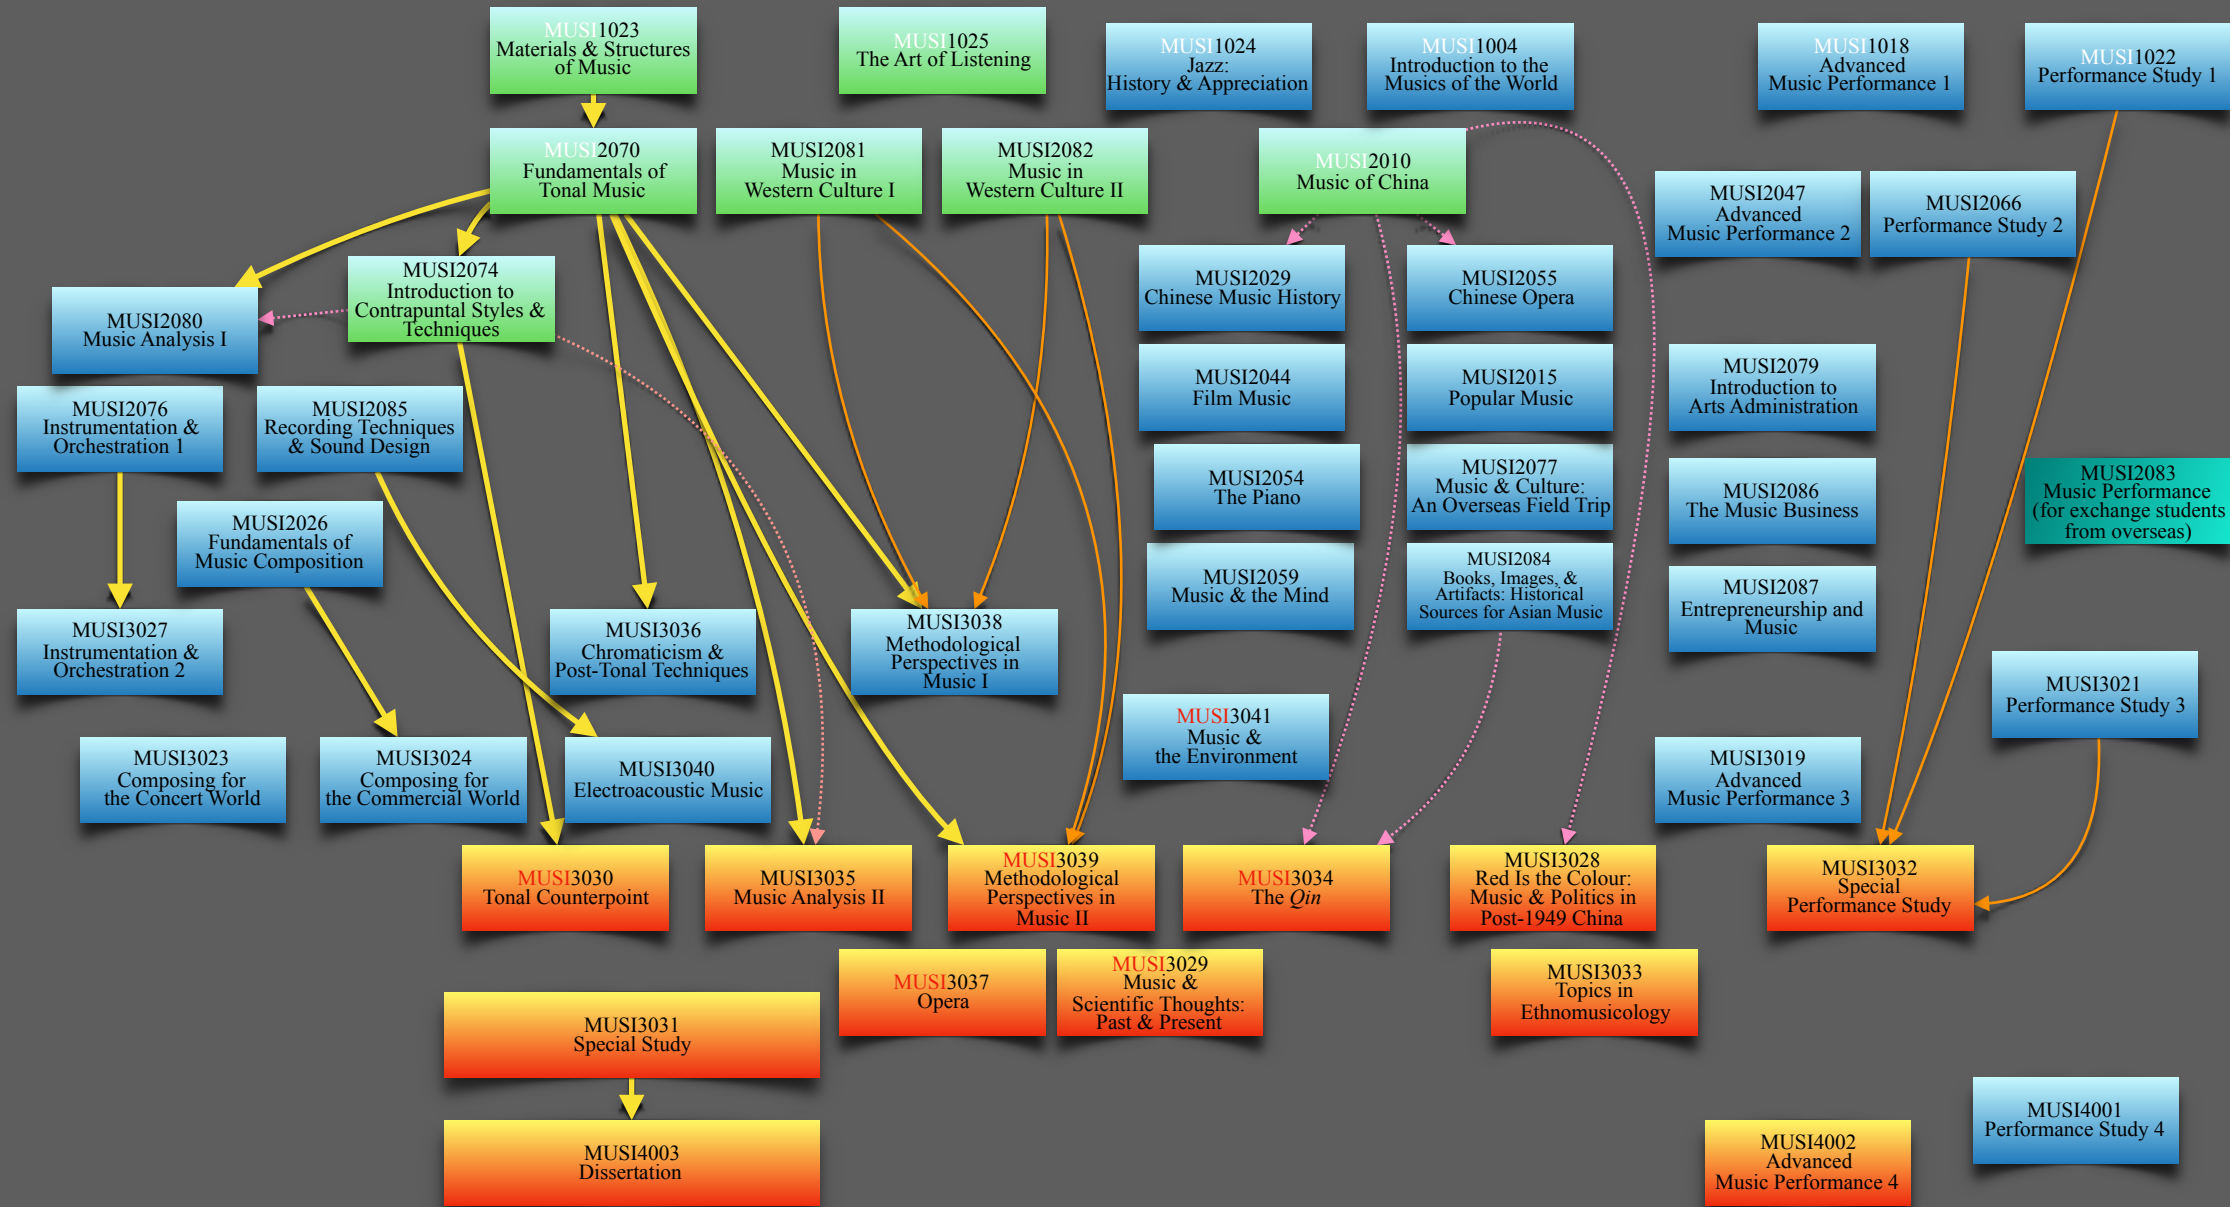

COMPOSITION/ THEORY

MUSICOLOGY

PERFORMANCE

MUSI Introductory course
 MUSI Advanced course
 MUSI also offered as an MA Undergraduate Elective

Core

Elective

Capstone

for exchange students from overseas ONLY

Prerequisite

Take one of the two or three as prerequisite

Suggested to take as a preparation